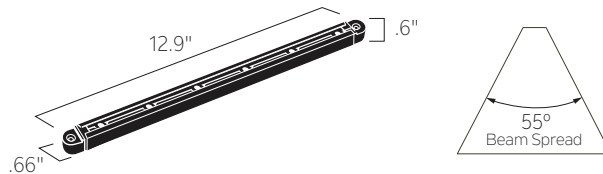

Hardscape

12V Integrated LED Hardscape, Deck, Step & Bench

6 LED Fixture (without Bracket) - 12.9" L

Finishes	SD (shown), AZT, BBR, CO, GRY, WHT			Additional Finishes	
Color Temperature	3000K - Pure White			AZT Textured Architectural Bronze BBR Bronzed Brass CO Copper GRY Textured Gray SD Textured Sand WHT Textured White	
Item Number and Finish	15736 AZT30 15736 BBR30	15736 CO30 15736 GRY30	15736 SD30 15736 WHT30		
Housing	Aluminum, Brass (BBR) or Copper-Plated Brass (CO)				
Power Usage at 12V AC Input VA and Watts	1.4W, 2.4VA				
CRI	80+				
Voltage Range	9V-15V AC/DC with no loss in light output				
Light Source	6 integrated high-output LEDs with 3-step binning for color consistency. Tested to a Lumen Maintenance L70 of 40,000 hrs.				
Delivered Lumens & Efficacy	3000K = 88 lm 3000K = 61 lm/W				
Wiring	70" of usable #18-2, SPT-1W leads. Wire connectors supplied. White finish has coordinating white color leads.				
Notes	Stainless steel masonry bracket and mounting screws included. Copper and brass will naturally patina over time.				
Accessories	15718 SS (Stainless Steel) - 6 LED Flat Mount Bracket Mounting hardware included.				

Dimensions

Photometrics

Mounting Height	0'	1'	2'	3'	4'
12"	65.1	9.74	.6	.22	.14
24"	19.64	9.15	2.72	.48	.24
36"	9.16	5.82	2.74	1	.3